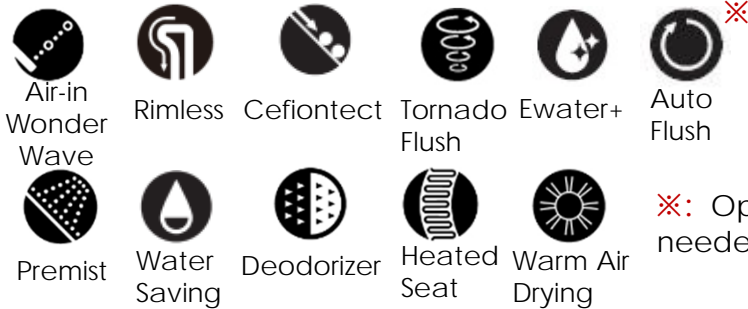

TOTO

Smart One-piece Toilet

WASHLET®+

※: Optional parts needed

Toilet : CW870REB

Washlet:TCF4901ECSR

FEATURES

- Auto flushing function can be added on by using auto flush unit.
- Beautiful and clean hidden design for Washlet power and water pipes.
- Microwave induction design with no reception window, upgraded appearance.
- New handheld remote controller with capacitive Touch, fine looking. Multiple settings to meet different needs according to user's preference.
- 4.8L flushing system, low consumption.
- Premist technique applied, prevents dirt attached.

SPECIFICS

CW870REBT305/CW870REBT400+TCF4901ECSR Smart One-piece Toilet

*TOTO(CHINA) CO.,LTD. All rights reserved.

Size: 709x419x700mm

Nominal water consumption: 4.8L

Water efficiency grade: Grade2

Toilet Water Efficiency Grade: Grade2

Drainage mode: Underneath

Flush type: Tornado Flush

Rough-in: CW870REBT305: 305mm

CW870REBT400: 400mm

Water Inlet Requirement:

0.05MPa(Dynamic Pressure)~0.75MPa(Static Pressure)

Power Source: 220V(50Hz)

Power : 830W