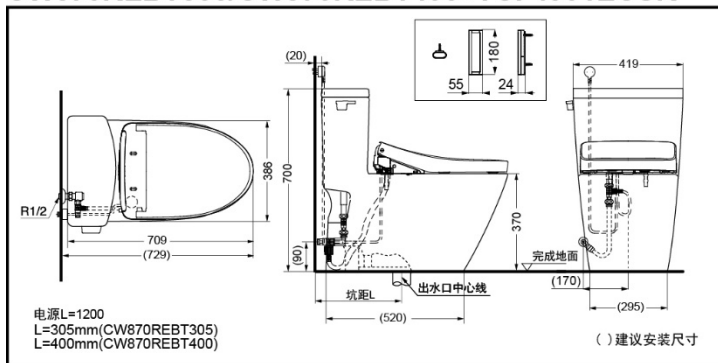

TOTO

Smart One-piece Toilet

WASHLET®+

※: Optional parts needed

Toilet : CW870REB

Washlet:TCF4901ECSR

FEATURES

- Auto flushing function can be added on by using auto flush unit.
- Beautiful and clean hidden design for Washlet power and water pipes.
- Microwave induction design with no reception window, upgraded appearance.
- New handheld remote controller with capacitive Touch, fine looking. Multiple settings to meet different needs according to user's preference.
- 4.8L flushing system, low consumption.
- Premist technique applied, prevents dirt attached.

SPECIFICS

CW870REBT305/CW870REBT400+TCF4901ECSR Smart One-piece Toilet

*TOTO(CHINA) CO.,LTD. All rights reserved.

Size: 709x419x700mm

Nominal water consumption: 4.8L

Water efficiency grade: Grade2

Toilet Water Efficiency Grade: Grade2

Drainage mode: Underneath

Flush type: Tornado Flush

Rough-in: CW870REBT305: 305mm

CW870REBT400: 400mm

Water Inlet Requirement:

0.05MPa(Dynamic Pressure)~0.75MPa(Static Pressure)

Power Source: 220V(50Hz)

Power : 830W