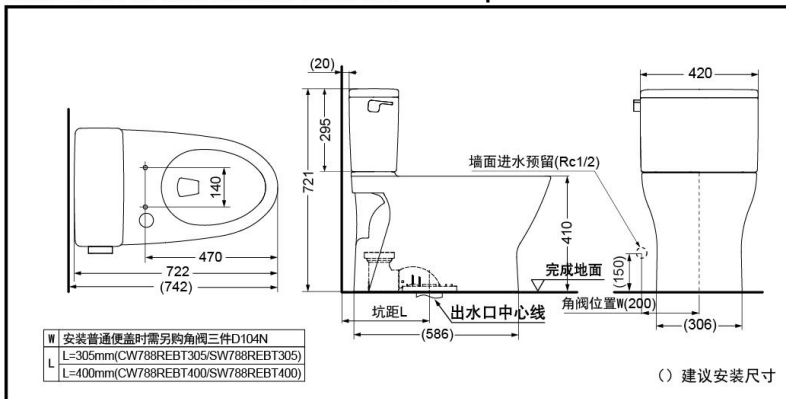

SPECIFICS

Size: 722*420*721mm

Flush volume: 3.8L

Water efficiency grade:
Grade 1

Drainage mode: Underneath
Drainage

Flush type: Tornado Flush
Rough-in:

CW788REBT305: 305mm

CW788REBT400: 400mm

Water Inlet Requirement:
0.05MPa(Dynamic Pressure)~
0.75MPa(Static Pressure)

CW788REBT305/SW788REBT305
CW788REBT400/SW788REBT400 Two-piece Toilet

W 安装普通便盖时需另购角阀三件D104N
L L=305mm(CW788REBT305/SW788REBT305)
L L=400mm(CW788REBT400/SW788REBT400)

() 建议安装尺寸

TOTO(CHINA) CO.,LTD. All rights reserved.

OTHERS

Recommend fittings:
Toilet Seat: TC508CVKR2-1