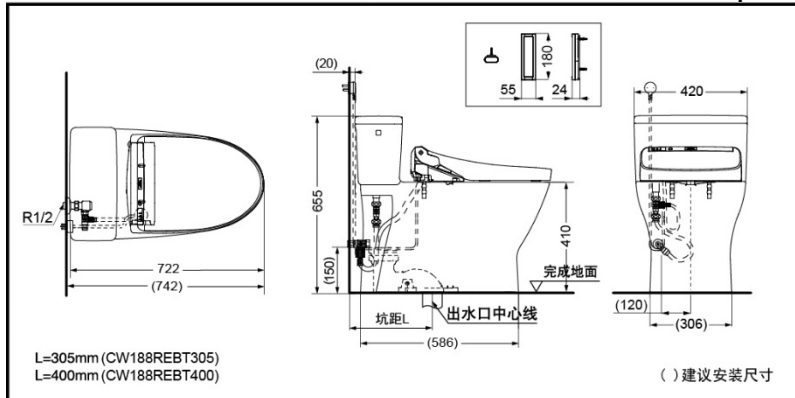

Deodorizer

Heated
Seat

Warm Air
Drying

Auto
Flush

※: Optional parts
needed

Smart One-
piece Toilet

CW188REBT305/CW188REBT400+TCF791ECSR

**TOTO(CHINA) CO.,LTD. All rights reserved.

Toilet : CW188REB

Washlet:TCF791ECSR

FEATURES

- Auto flushing function can be added on by using auto flush unit.
- Beautiful and clean hidden design for Washlet power and water pipes.
- New handheld remote controller with fine looking. Multiple settings to meet different needs according to user's preference.
- 3.8L flushing system, low consumption.
- Premist technique applied, prevents dirt attached.

SPECIFICS

Size: 722x420x655mm

Nominal water consumption:
3.8L

Water efficiency grade:
Grade1

Drainage mode: Underneath

Flush type: Tornado Flush

Rough-in:

CW188REBT305: 305mm

CW188REBT400: 400mm

Water Inlet Requirement:
0.05MPa(Dynamic
Pressure)~0.75MPa(Static
Pressure)

Power Source: 220V(50Hz)

Power : 817W

Control: Remote Control