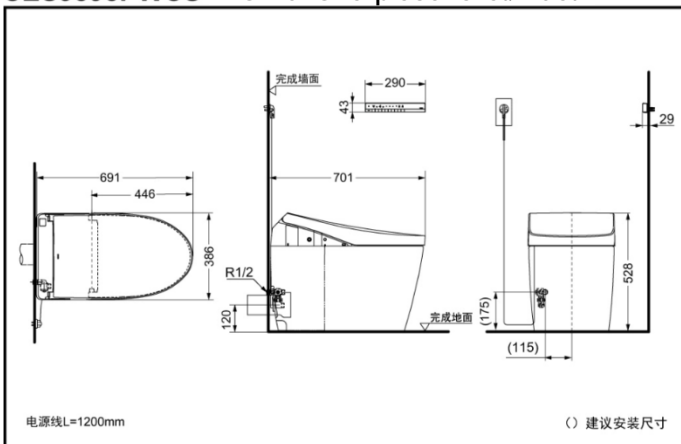

TOTO

NEOREST One-piece Toilet/Bidet(NEOREST AH2)

CES9898WCST305 CES9898WCST400 CES9898PWCS

NEOREST

FEATURES

- Neorest series smart one piece toilet. Its sharp lines and distinctive, dignified presence blends in with spaces that have the latest in modern, edgy design.
- Evolution for detailing, more balanced seam enhanced overall sensation.
- New tornado flushing system, concealed jet hole, more smooth rim.
- Hybrid flush system applied for low water supply.
- Featuring TOTO original air deodorizing technology, automatically deodorize the smell around the toilet .
- Microwave induction, more accurate & reliable .
- One push lift for functional part, easy for cleaning.

CES9898WCST305/CES9898WCST400 NEOREST One-piece Toilet/Bidet

TOTO(CHINA) CO.,LTD. All rights reserved.

CES9898PWCS NEOREST One-piece Toilet/Bidet

TOTO(CHINA) CO.,LTD. All rights reserved.

TOTO(CHINA) CO.,LTD. www.toto.com.cn

SPECIFICS

Size : 386*691*528mm

Flush volume :

CES9898WCST305/T400:3.0/3.8L

CES9898PWCS:3.0L/4.5L

Nominal water consumption:

CES9898WCST305/T400:3.3L

CES9898PWCS:3.5L

Water efficiency grade:Grade 1

Drainage mode :

CES9898WCST305/T400:Rear

CES9898PWCS:Underneath

Rough-in:

305mm/400mm/H=120mm

Water Inlet Requirement :

0.05MPa(Dynamic Pressure)~