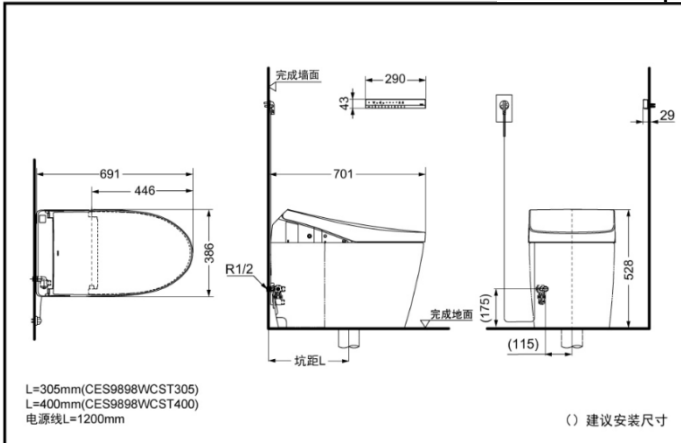

TOTO

NEOREST One-piece Toilet/Bidet(NEOREST AH2)

CES9898WCST305 CES9898WCST400 CES9898PWCS

NEOREST

FEATURES

- Neorest series smart one piece toilet. Its sharp lines and distinctive, dignified presence blends in with spaces that have the latest in modern, edgy design.
- Evolution for detailing, more balanced seam enhanced overall sensation.
- New tornado flushing system, concealed jet hole, more smooth rim.
- Hybrid flush system applied for low water supply.
- Featuring TOTO original air deodorizing technology, automatically deodorize the smell around the toilet .
- Microwave induction, more accurate & reliable .
- One push lift for functional part, easy for cleaning.

CES9898WCST305/CES9898WCST400 NEOREST One-piece Toilet/Bidet

TOTO(CHINA) CO.,LTD. All rights reserved.

CES9898PWCS NEOREST One-piece Toilet/Bidet

TOTO(CHINA) CO.,LTD. All rights reserved.

TOTO(CHINA) CO.,LTD. www.toto.com.cn

SPECIFICS

Size : 386*691*528mm

Flush volume :

CES9898WCST305/T400:3.0/3.8L

CES9898PWCS:3.0L/4.5L

Nominal water consumption:

CES9898WCST305/T400:3.3L

CES9898PWCS:3.5L

Water efficiency grade:Grade 1

Drainage mode :

CES9898WCST305/T400:Rear

CES9898PWCS:Underneath

Rough-in:

305mm/400mm/H=120mm

Water Inlet Requirement :

0.05MPa(Dynamic Pressure)~