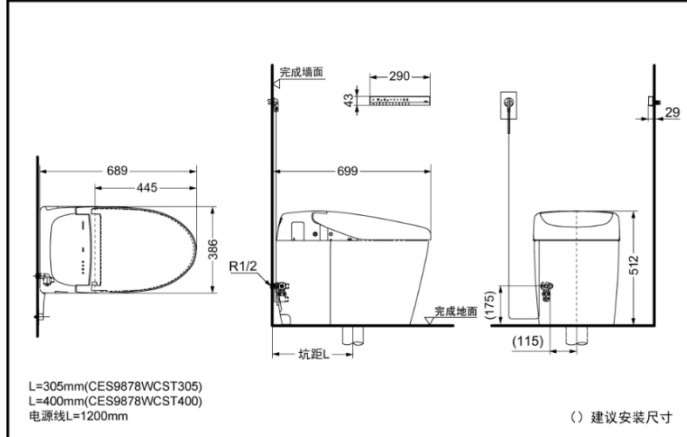

TOTO(CHINA) CO.,LTD. All rights reserved.

CES9878PWCS NEOREST One-piece Toilet/Bidet