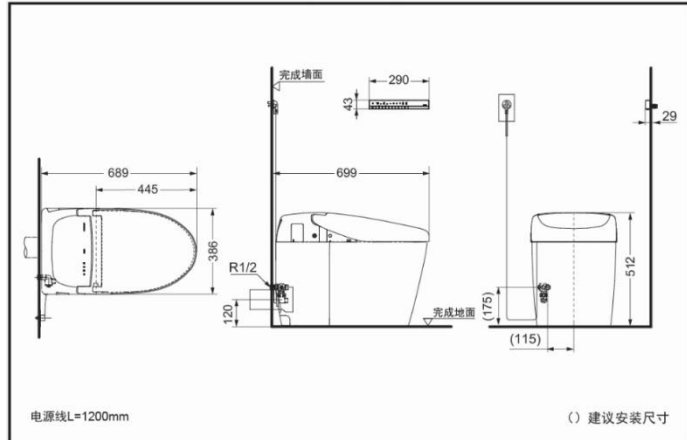

TOTO(CHINA) CO.,LTD. All rights reserved.

TOTO(CHINA) CO.,LTD. www.toto.com.cn

SPECIFICS

Size : 386*689*512mm

Flush volume :

CES9878WCST305/T400:3.0/3.8L

CES9878PWCS:3.0L/4.5L

Nominal water consumption:

CES9878WCST305/T400:3.3L

CES9878PWCS:3.5L

Water efficiency grade:Grade 1

Drainage mode :

CES9878WCST305/T400:Rear

CES9878PWCS:Underneath

Rough-in:

305mm/400mm/H=120mm

Water Inlet Requirement :

0.05MPa(Dynamic Pressure)~

0.75MPa(Static Pressure)

Power:831W

Max power:1439W

Power supply : 220V(50Hz)