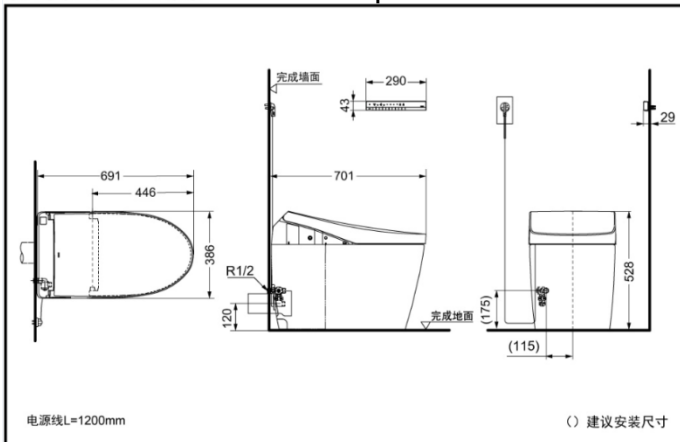

TOTO(CHINA) CO.,LTD. All rights reserved.

CES9788PWCS NEOREST One-piece Toilet/Bidet

TOTO(CHINA) CO.,LTD. All rights reserved.

TOTO(CHINA) CO.,LTD. www.toto.com.cn

SPECIFICS

Size : 386*691*528mm

Flush volume :

CES9788PWCS:Underneath

Rough-in:

305mm/400mm/H=120mm

Water Inlet Requirement :

0.05MPa(Dynamic Pressure)~

0.75MPa(Static Pressure)

Power:830W

Max power:1438W