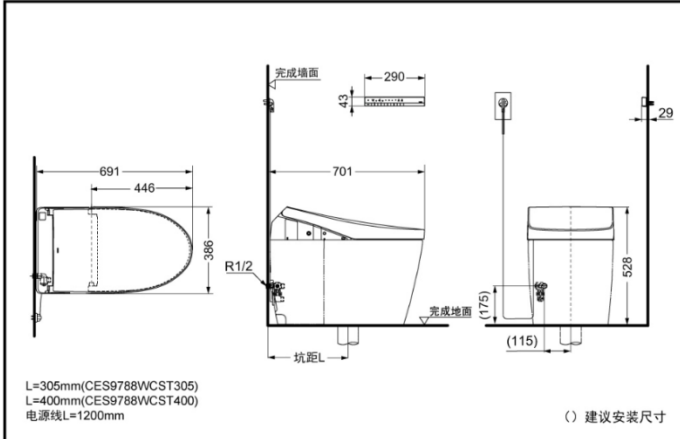

TOTO

NEOREST One-piece Toilet/Bidet(NEOREST AH1)

CES9788WCST305
CES9788WCST400
CES9788PWCS

NEOREST

FEATURES

- Neorest series smart one piece toilet. Its sharp lines and distinctive, dignified presence blends in with spaces that have the latest in modern, edgy design.
- Evolution for detailing, more balanced seam enhanced overall sensation.
- New tornado flushing system, concealed jet hole, more smooth rim.
- Hybrid flush system applied for low water supply.
- Microwave induction, more accurate & reliable .
- One push lift for functional part, easy for cleaning.

TOTO(CHINA) CO.,LTD. All rights reserved.

CES9788PWCS NEOREST One-piece Toilet/Bidet

TOTO(CHINA) CO.,LTD. All rights reserved.

TOTO(CHINA) CO.,LTD. www.toto.com.cn

SPECIFICS

Size : 386*691*528mm

Flush volume :

CES9788PWCS:Underneath

Rough-in:

305mm/400mm/H=120mm

Water Inlet Requirement :

0.05MPa(Dynamic Pressure)~

0.75MPa(Static Pressure)

Power:830W

Max power:1438W