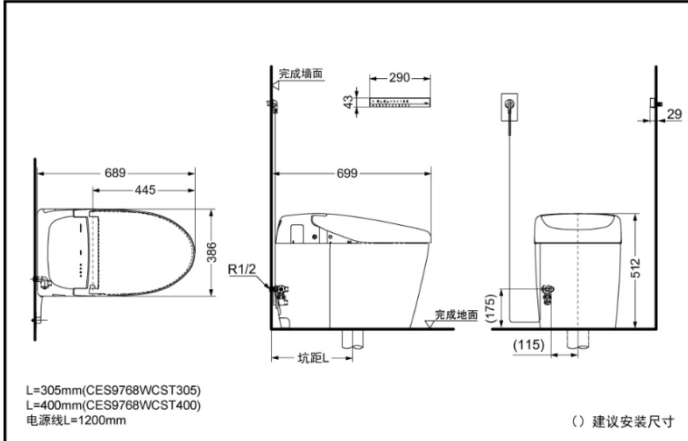

CES9768WCST305/CES9768WCST400 NEOREST One-piece Toilet/Bidet

TOTO(CHINA) CO.,LTD. All rights reserved.