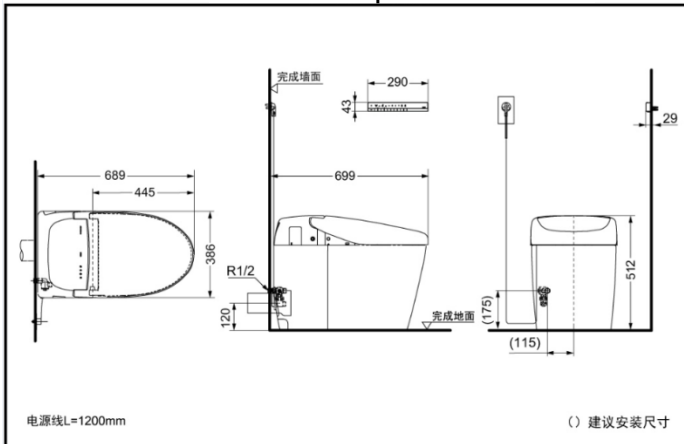

CES9768PWCS NEOREST One-piece Toilet/Bidet

TOTO(CHINA) CO.,LTD. All rights reserved.

TOTO(CHINA) CO.,LTD. www.toto.com.cn

SPECIFICS

Size : 386*689*512mm

Flush volume :

CES9768WCST305/T400:3.0/3.8L

CES9768PWCS:3.0L/4.5L

Nominal water consumption:

CES9768WCST305/T400:3.3L

CES9768PWCS:3.5L

Water efficiency grade:Grade 1

Drainage mode :

CES9768WCST305/T400:Rear

CES9768PWCS:Underneath

Rough-in:

305mm/400mm/H=120mm

Water Inlet Requirement :

0.05MPa(Dynamic Pressure)~

0.75MPa(Static Pressure)

Power:830W

Max power:1438W

Power supply : 220V(50Hz)