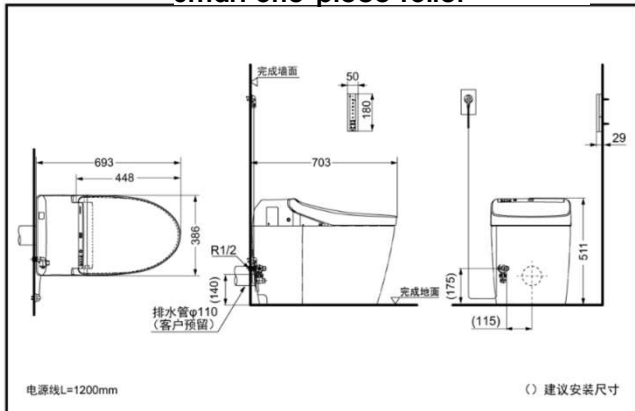

*TOTO(CHINA) CO.,LTD. All rights reserved.

TOTO(CHINA) CO.,LTD. www.toto.com.cn

CES9575CST305

CES9575CST400

CES9575PCS

Ceramic Part:

CS988T305-9575

CS988T400-9575

CS988P-9575

Functional Part:

TCF9575CS

FEATURES

- Neorest smart toilet, elegant combination of simple & graceful.
- 3.8L hybrid flush, perfect, efficient and thorough.
- Ewater+ technology, one button lift for functional part and cleansing resin provide convenient cleanability.
- New capacitor remote control, invisible design for inlet valve and power failure operation make every detail considerate.

SPECIFICS

Size: 386x693x511mm

Nominal water consumption:

CES9575CS: 3.3L

CES9575PCS: 3.9L

Flush volume:

CES9575CS: 3.0/3.8L

CES9575PCS: 3.4/4.8L

CES9575PCS H=140mm

Water Inlet Requirement:

0.05MPa (Dynamic

Pressure) ~ 0.75MPa (Static

Pressure)

Power Source: 220V (50Hz)

Power: 820W (Max 1428W)