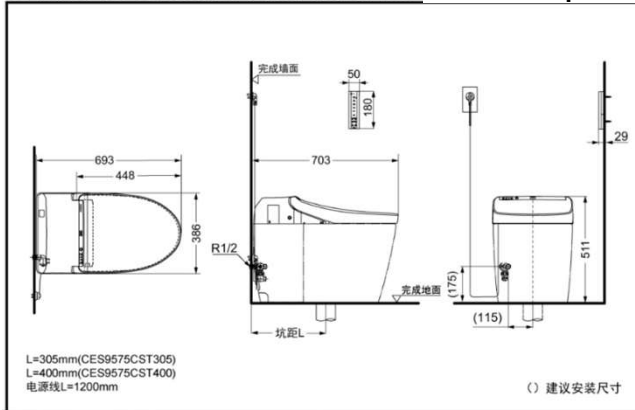

CES9575CST305/CES9575CST400 Smart one-piece Toilet