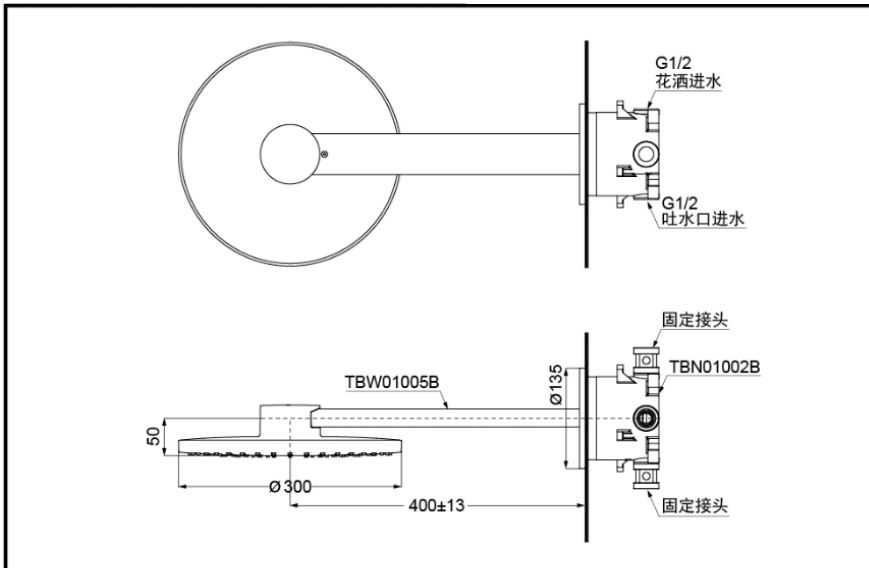

## Wall-Mount Shower Head

TBW01005B+TBN01002B  
(2 Modes)

TBW01005B

TBN01002B

### SPECIFICS

Water Inlet Requirement:  
0.15MPa(Dynamic Pressure)~0.75MPa(Static Pressure)

Water Efficiency: Grade3

### TBW01005B+TBN01002B :Wall-Mount Shower Head

\*TOTO(CHINA) CO.,LTD. All rights reserved.