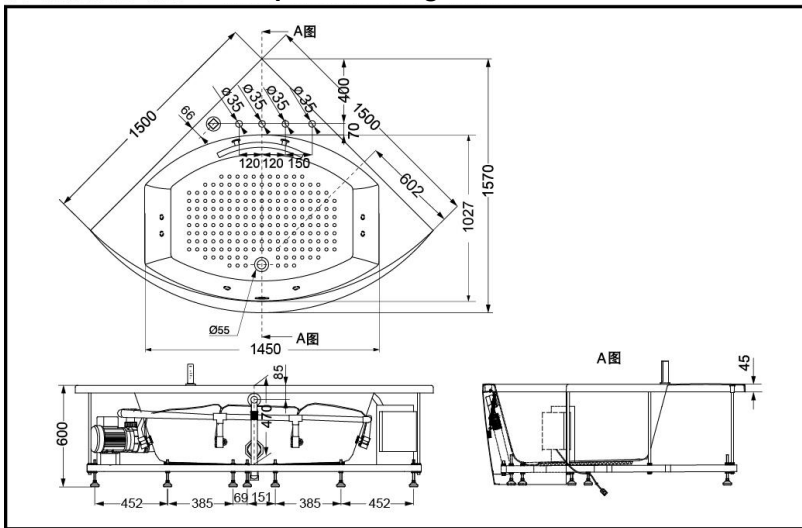

PPYK1543-4PT
PPYK1543-4HPT

✘Pillow and faucets not included

FEATURES

- Unique scallop design, innovative and unconventional.
- Pearl material endows charming natural gloss.
- Non-slip surface for safety usage.
- Removable skirt for easy installation.

SPECIFICS

Size: 1500*1500*600mm

Volume: 315L

PPYK1543-4PT
PPYK1543-4HP Whirlpool Massage Pearl Bathtub

*TOTO(CHINA) CO.,LTD. All rights reserved.