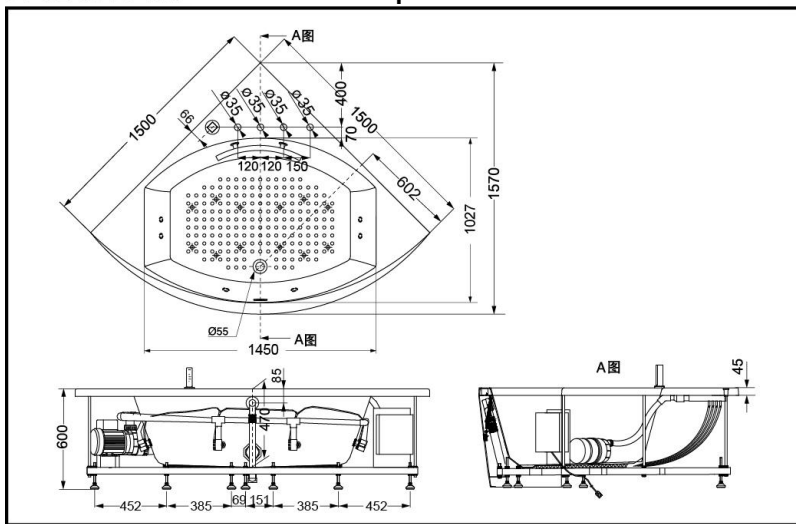

### SPECIFICS

Size: 1500\*1500\*600mm

Volume: 315L

PPYD1543-4PT  
PPYD1543-4HP Bubble & Whirlpool Pearl Bathtub

\*TOTO(CHINA) CO.,LTD. All rights reserved.