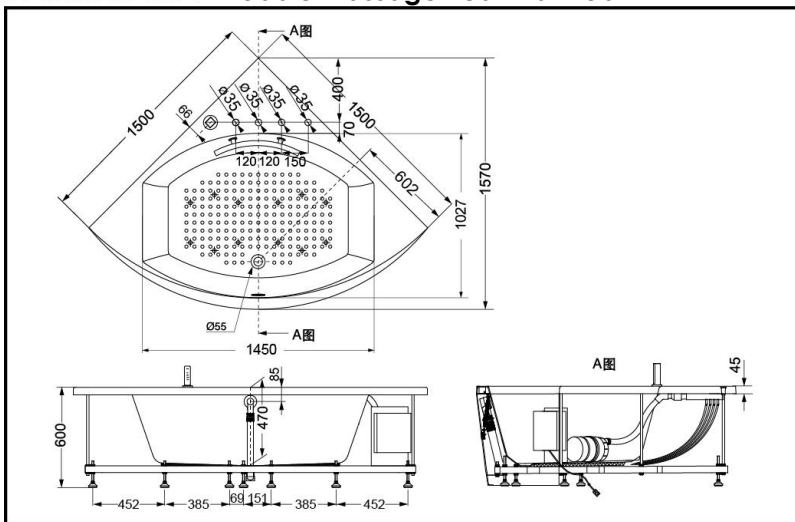

PPYB1543-4PT
PPYB1543-4HPT

✘Pillow and faucets not included

FEATURES

- Unique scallop design, innovative and unconventional.
- Pearl material endows charming natural gloss.
- Non-slip surface for safety usage.
- Removable skirt for easy installation.

SPECIFICS

Size: 1500*1500*600mm

Volume: 315L

PPYB1543-4PT
PPYB1543-4HPT Bubble Massage Pearl Bathtub

*TOTO(CHINA) CO.,LTD. All rights reserved.