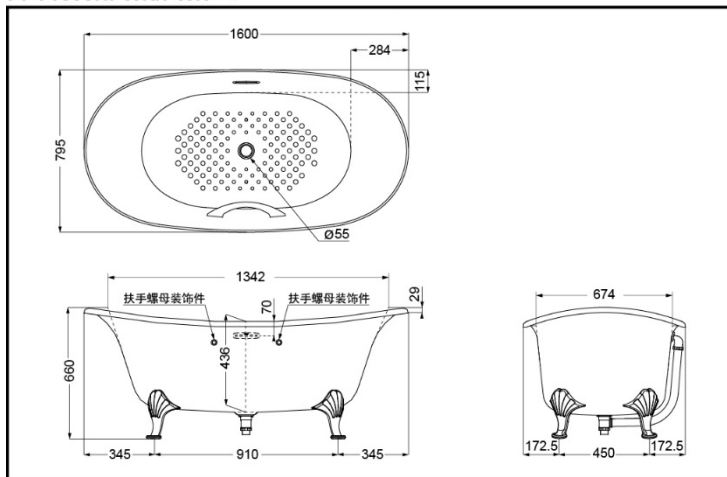

PPY1606HPWG (Gold w/handrail)
 PPY1606PWG (Gold w/o handrail)
 PPY1606HPWN (Silver w/handrail)
 PPY1606PWN (Silver w/o handrail)

FEATURES

- Streamline designed Freestanding bathtub with a simple and elegant appearance.
- Pearl material endows charming natural gloss.
- 2 Optional colors (gold/silver) for the legs.
- New designed attractive overflow.
- Light weight for easy installation.

SPECIFICS

Size: 1600x795x660mm
 Volume: 170L

PPY1606HPWG/PWG Pearl Bathtub
 PPY1606HPWN/PWN

*TOTO(CHINA) CO.,LTD. All rights reserved.