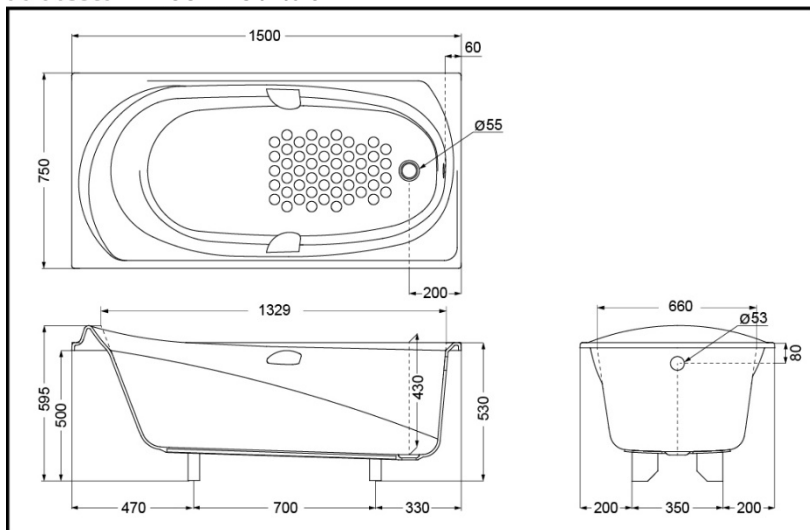

### FEATURES

- Human engineering design, comfortable bath sensation.
- Pearl material endows charming natural gloss.
- Non-slip surface for safety usage.
- Light weight for easy installation.

### SPECIFICS

Size: 1500\*750\*530 ( with pillow 595 ) mm

Volume: 150L

PPY1590HP  
PPY1590P Pearl Bathtub

\*TOTO(CHINA) CO.,LTD. All rights reserved.