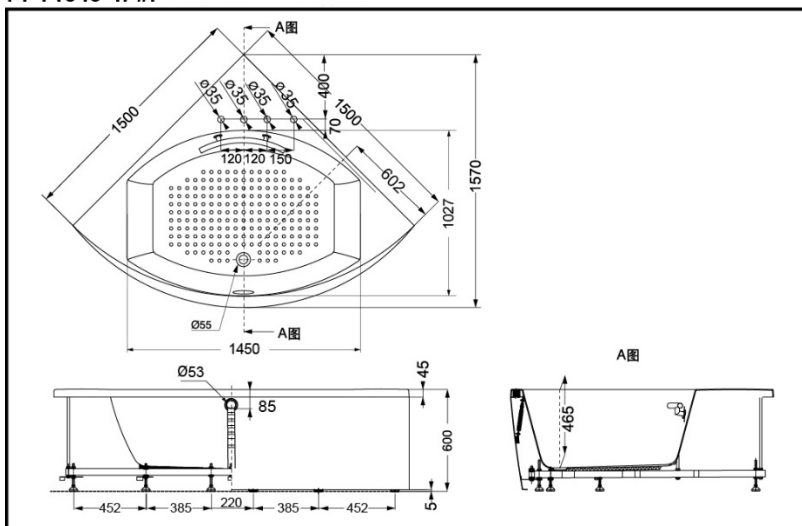

PPY1543-4P
PPY1543-4HP

✘Pillow and faucets not included

FEATURES

- Unique scallop design, innovative and unconventional.
- Pearl material endows charming natural gloss.
- Non-slip surface for safety usage.
- Removable skirt for easy installation.

SPECIFICS

Size: 1500*1500*600mm

Volume: 315L

PPY1543-4HP#F
PPY1543-4P#F Pearl Bathtub

*TOTO(CHINA) CO.,LTD. All rights reserved.