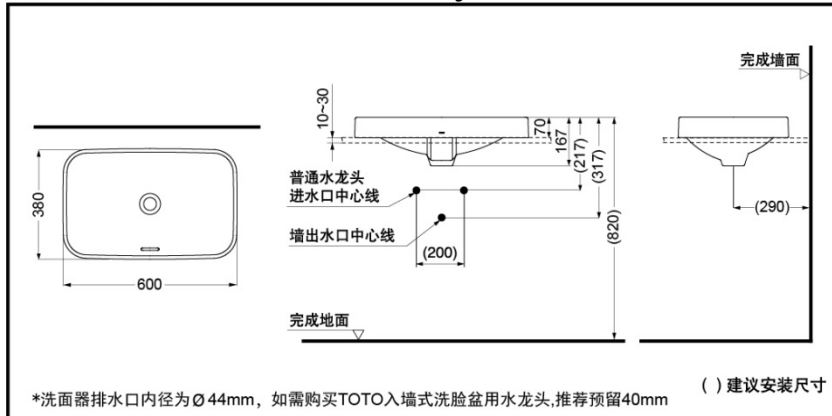

LW5716B

Cefiontect

FEATURES

- Graceful curves reveal elegant quality.
- Thin appearance, deeper inner wall, splash-proof.
- With CeFiONtect and smooth surface exceeding nanometer-class designed for providing no gap to contain adhered stain and ensuring easier cleaning Without need of excessive water and detergent.

SPECIFICS

Size : 380x600x167mm

Water capacity:5.1L

LW5716B Above Counter Lavatory

TOTO(CHINA) CO.,LTD. All rights reserved.

OTHERS

Recommend fittings :
Lavatory faucet TLG03303B