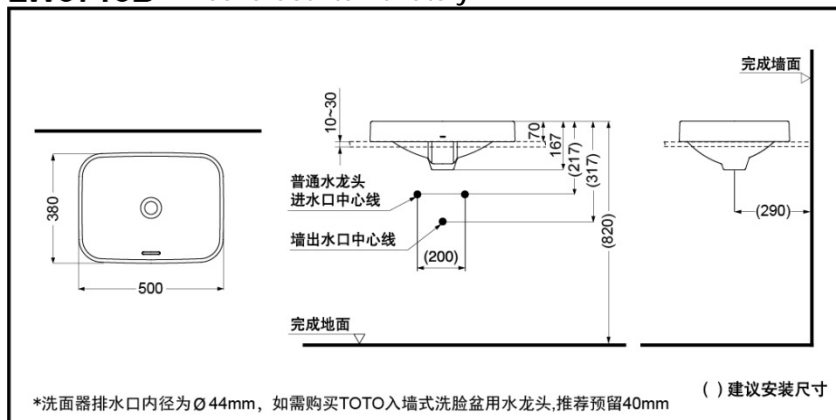

LW5715B

Cefiontect

FEATURES

- Graceful curves reveal elegant quality.
- Thin appearance, deeper inner wall, splash-proof.
- With CeFiONtect and smooth surface exceeding nanometer-class designed for providing no gap to contain adhered stain and ensuring easier cleaning Without need of excessive water and detergent.

SPECIFICS

Size : 380x500x167mm

Water capacity:4.0L

LW5715B Above Counter Lavatory

TOTO(CHINA) CO.,LTD. All rights reserved.

OTHERS

Recommend fittings :
Lavatory faucet TLG03303B