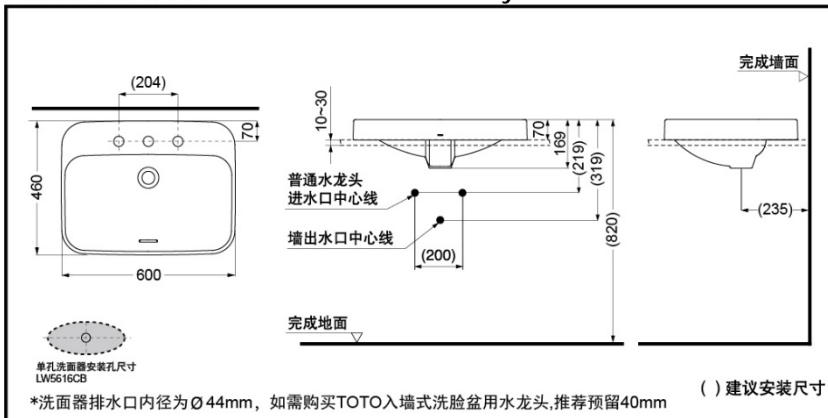

TOTO

Above Counter Lavatory

LW5616B
LW5616CB

LW5616B

LW5616CB

FEATURES

- Graceful curves reveal elegant quality.
- Thin appearance, deeper inner wall, splash-proof.
- With CeFiONtect and smooth surface exceeding nanometer-class designed for providing no gap to contain adhered stain and ensuring easier cleaning Without need of excessive water and detergent.

SPECIFICS

Size: 460x600x169mm
Water capacity: 6.3L

LW5616B/CB Above Counter Lavatory

TOTO(CHINA) CO.,LTD. All rights reserved.

OTHERS

Recommend fittings:
Lavatory faucet:
Haplopre:TLG03301B
8 inches:TLG03201B