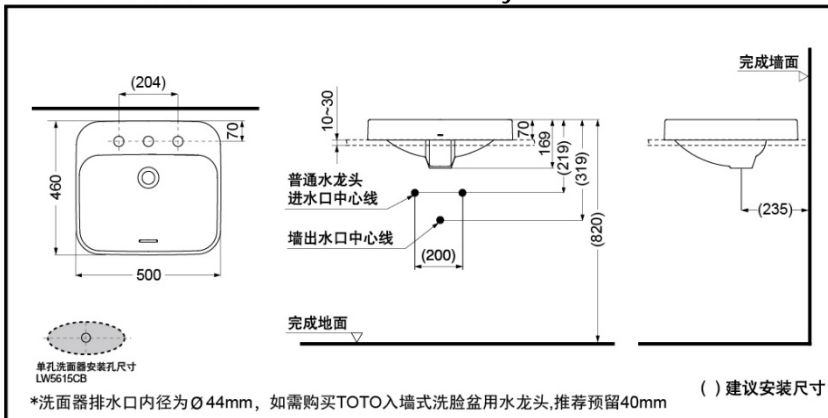

TOTO

Above Counter Lavatory

LW5615B
LW5615CB

LW5615B

LW5615CB

FEATURES

- Graceful curves reveal elegant quality.
- Thin appearance, deeper inner wall, splash-proof.
- With CeFiONtect and smooth surface exceeding nanometer-class designed for providing no gap to contain adhered stain and ensuring easier cleaning Without need of excessive water and detergent.

SPECIFICS

Size: 460x500x169mm
Water capacity: 5.1L

LW5615B/CB Above Counter Lavatory

TOTO(CHINA) CO.,LTD. All rights reserved.

OTHERS

Recommend fittings:
Lavatory faucet:
Haplopre: TLG03301B
8 inches: TLG03201B