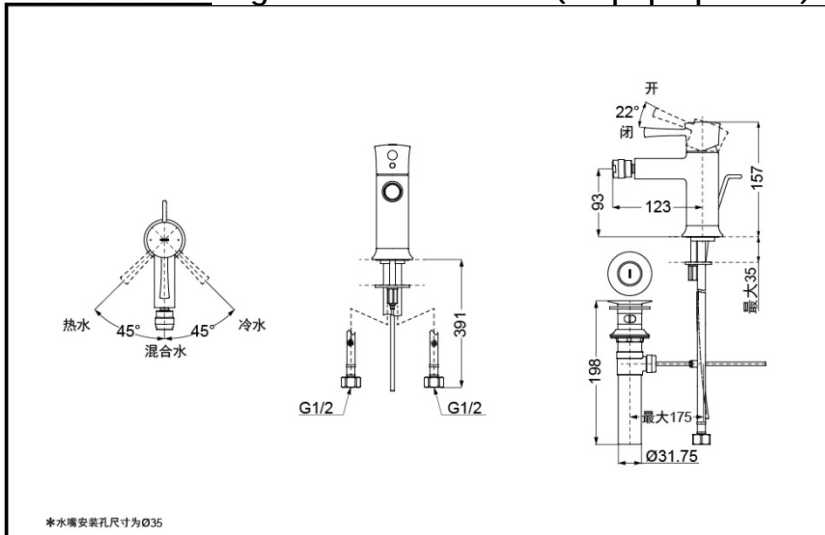

TOTO

Single-Lever Bidet Faucet

TRS02301B
(W/ pop-up
waste)

WATER
SAVING

TRS02301B

FEATURES

- Elegant appearance.
- Beautiful curves reveal elegant taste.
- Easy installation and usage.
- Unique aerial technology , smooth and moderate flow presents more comfort experience and saves water as well.

SPECIFICS

Water Inlet Requirement:
0.05MPa(Dynamic Pressure)~1.0MPa(Static Pressure)

Water Efficiency: Grade1
Spout: Bubbler equipped

TRS02301B Single-Lever Bidet Faucet(W/ pop-up waste)

*TOTO(CHINA) CO.,LTD. All rights reserved.