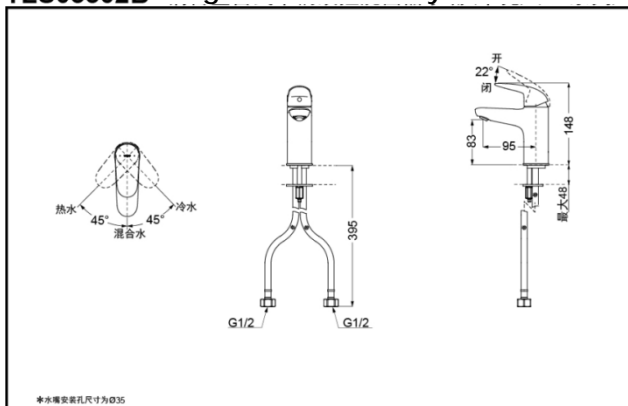

TOTO

Single-Lever Lavatory Faucet

TLS03301B
(W/ pop-up waste)

TLS03302B
(W/O pop-up waste)

TLS03301B
TLS03302B

FEATURES

- Elegant appearance.
- Beautiful curves reveal elegant taste.
- Easy installation and usage.
- Unique aerial technology , smooth and moderate flow presents more comfort experience and saves water as well.

Reduce The
Water
Technology

SPECIFICS

Water Inlet Requirement :
0.05MPa(Dynamic
Pressure)~1.0MPa(Static
Pressure)

Water Efficiency : Grade1
Spout : Bubbler equipped

Others

Series : LC

Not compatible with :
LW2516B/LW2510B
LW1514B/LW1504B

TLS03301B Single-Lever Lavatory Faucet

*TOTO(CHINA) CO.,LTD. All rights reserved.

TLS03302B Single-Lever Lavatory Faucet

*TOTO(CHINA) CO.,LTD. All rights reserved.