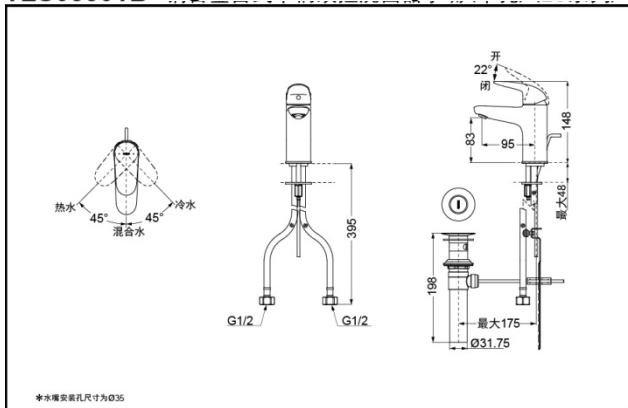

TOTO

Single-Lever Lavatory Faucet

TLS03301B
(W/ pop-up waste)

TLS03302B
(W/O pop-up waste)

TLS03301B
TLS03302B

FEATURES

- Elegant appearance.
- Beautiful curves reveal elegant taste.
- Easy installation and usage.
- Unique aerial technology , smooth and moderate flow presents more comfort experience and saves water as well.

Reduce The
Water
Technology

SPECIFICS

Water Inlet Requirement :
0.05MPa(Dynamic
Pressure)~1.0MPa(Static
Pressure)

Water Efficiency : Grade1
Spout : Bubbler equipped

Others

Series : LC

Not compatible with :
LW2516B/LW2510B
LW1514B/LW1504B

TLS03301B Single-Lever Lavatory Faucet

*TOTO(CHINA) CO.,LTD. All rights reserved.

TLS03302B Single-Lever Lavatory Faucet

*TOTO(CHINA) CO.,LTD. All rights reserved.