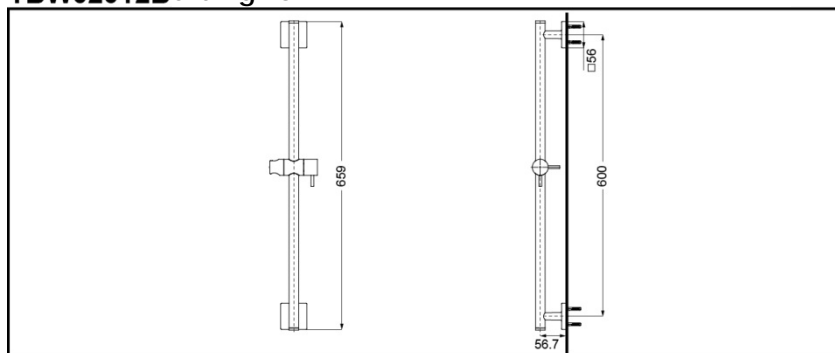

TBW02012B

FEATURES

- Shower support movable for adjusting shower height freely.
- Shower support rotatable for adjusting flowing angle freely.

SPECIFICS

Size : L=659mm

TBW02012B Sliding Rail

*TOTO(CHINA) CO.,LTD. All rights reserved.