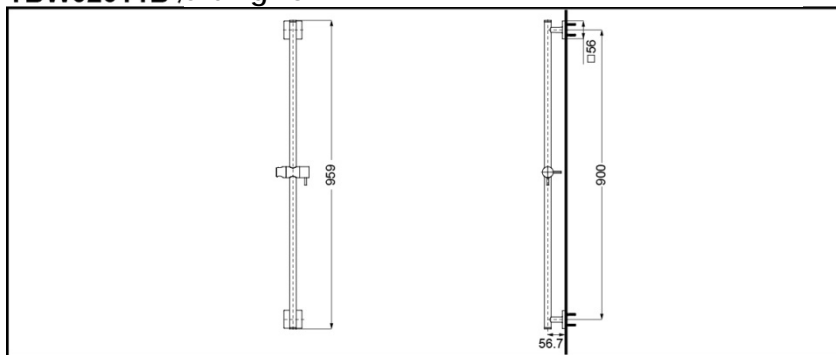

### FEATURES

- Shower support movable for adjusting shower height freely.
- Shower support rotatable for adjusting flowing angle freely.

### SPECIFICS

Size : L=959mm

TBW02011B Sliding Rail

\*TOTO(CHINA) CO.,LTD. All rights reserved.