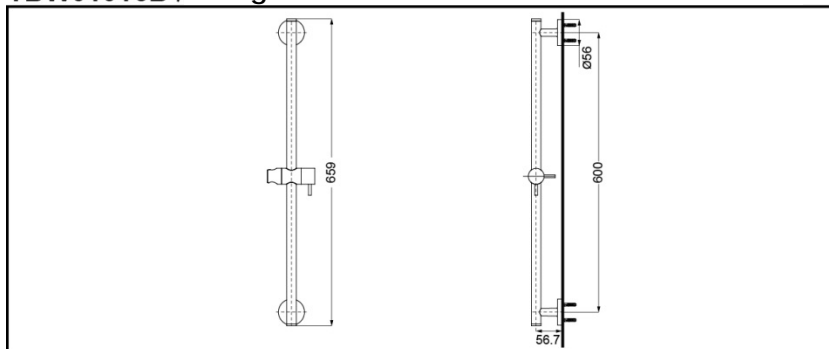

### FEATURES

- Shower support movable for adjusting shower height freely.
- Shower support rotatable for adjusting flowing angle freely.

### SPECIFICS

Size : L=659mm

TBW01016B Sliding Rail

\*TOTO(CHINA) CO.,LTD. All rights reserved.