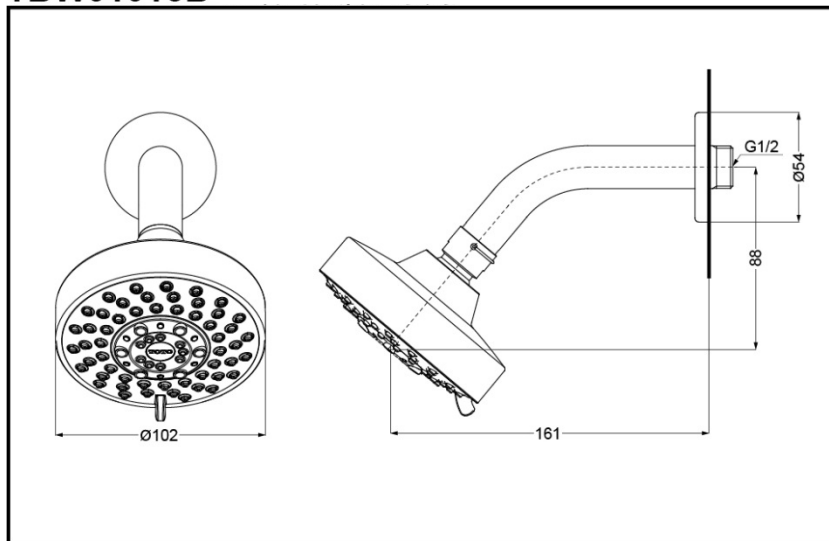

TBW01013B
(5 Modes)

FEATURES

- Elegant appearance.
- Beautiful curves reveal elegant taste.
- Easy installation and usage.

SPECIFICS

Size: $\phi 102\text{mm}$

Water Inlet Requirement :
0.05MPa(Dynamic
Pressure)~0.75MPa(Static
Pressure)

Water Efficiency : Grade2

TBW01013B Wall-Mount Shower Head

*TOTO(CHINA) CO.,LTD. All rights reserved.

Others

Series : L

Recommend fittings :
L series Shower