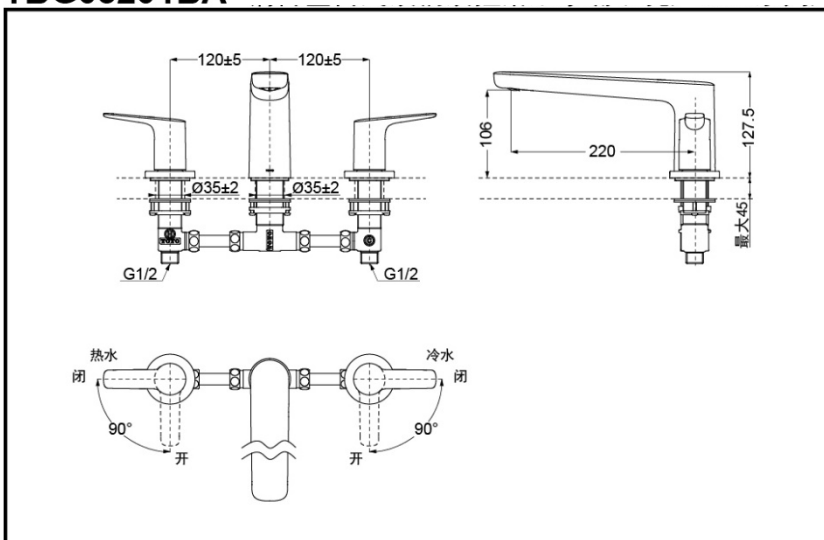

TBG03201BA Deck-Mount Tub Filler

*TOTO(CHINA) CO.,LTD. All rights reserved.

Others

Series: GS