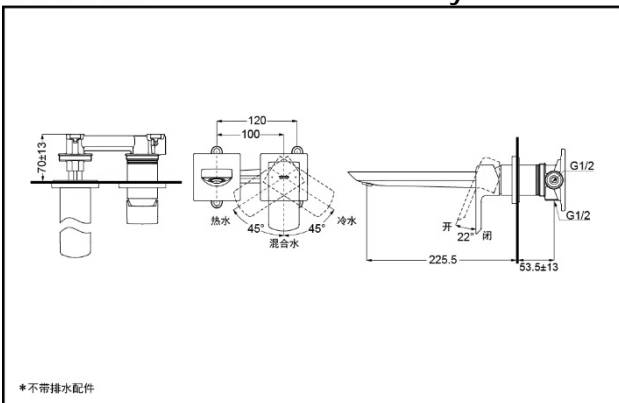

TOTO

Wall-Mounted Lavatory Faucet

TLG02310BB
(W/O pop-up waste)

TLG02311BB
(W/O pop-up waste)

TLG02310BB
TLG02311BB

FEATURES

- Elegant appearance.
- Beautiful curves reveal elegant taste.
- Easy installation and usage.
- Unique aerial technology , smooth and moderate flow presents more comfort experience and saves water as well.

Reduce The
Water
Technology

TLG02310BB Wall-Mounted Lavatory Faucet

*TOTO(CHINA) CO.,LTD. All rights reserved.

TLG02311BB Wall-Mounted Lavatory Faucet

*TOTO(CHINA) CO.,LTD. All rights reserved.

TOTO(CHINA) CO.,LTD. www.toto.com.cn

SPECIFICS

Water Inlet Requirement:
0.05MPa(Dynamic
Pressure)~1.0MPa(Static
Pressure)

Water Efficiency: Grade1
Spout: Bubbler equipped

Others

Series: GR