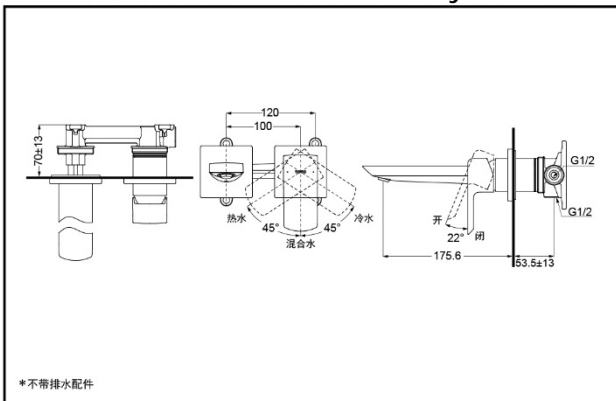

TOTO

Wall-Mounted Lavatory Faucet

TLG02310BB
(W/O pop-up waste)

TLG02311BB
(W/O pop-up waste)

TLG02310BB
TLG02311BB

FEATURES

- Elegant appearance.
- Beautiful curves reveal elegant taste.
- Easy installation and usage.
- Unique aerial technology , smooth and moderate flow presents more comfort experience and saves water as well.

Reduce The
Water
Technology

TLG02310BB Wall-Mounted Lavatory Faucet

*TOTO(CHINA) CO.,LTD. All rights reserved.

TLG02311BB Wall-Mounted Lavatory Faucet

*TOTO(CHINA) CO.,LTD. All rights reserved.

TOTO(CHINA) CO.,LTD. www.toto.com.cn

SPECIFICS

Water Inlet Requirement:
0.05MPa(Dynamic
Pressure)~1.0MPa(Static
Pressure)

Water Efficiency: Grade1
Spout: Bubbler equipped

Others

Series: GR