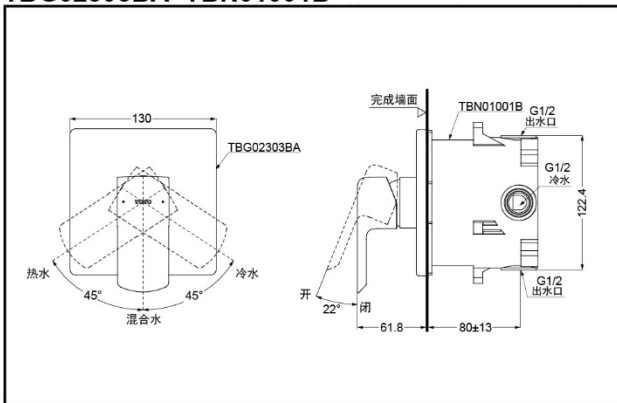

TOTO

Wall-Mount Mixer/Valve + Box

TBG02303BA
(On/Off Switch)

Univalve Box
TBN01001B

Mini Unit

TBG02303BA
TBN01001B

FEATURES

- Elegant appearance.
- Beautiful curves reveal elegant taste.
- Easy installation and usage.

SPECIFICS

Water Inlet Requirement:
0.05MPa(Dynamic
Pressure)~1.0MPa(Static
Pressure)

Others

Series: GR
Recommend fittings :
G series Shower

TBG02303BA+TBN01001B Wall-Mount Mixer/Valve +Box

*TOTO(中国)有限公司保留所有权利。如未另行通知。
*TOTO(CHINA) CO.,LTD. All rights reserved.