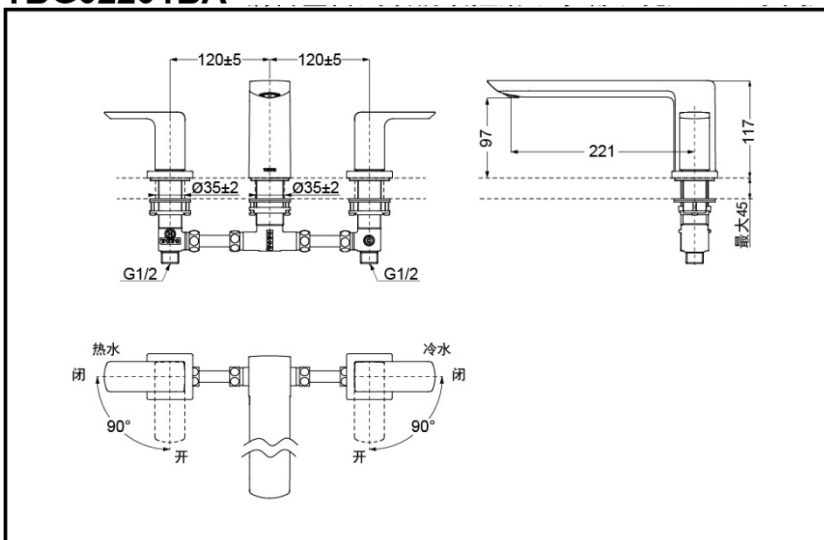

TOTO

Deck-Mount Tub Filler

TBG02201BA

TBG02201BA

FEATURES

- Elegant appearance.
- Beautiful curves reveal elegant taste.
- Easy installation and usage.

SPECIFICS

Water Inlet Requirement:
0.05MPa(Dynamic Pressure)~1.0MPa(Static Pressure)

TBG02201BA Deck-Mount Tub Filler

*TOTO(CHINA) CO.,LTD. All rights reserved.

Others

Series: GR