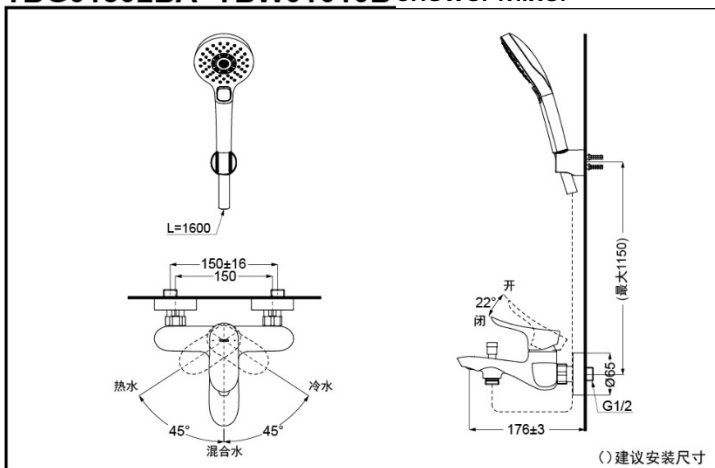

TOTO

Wall-Mount Single-Lever Bath & Shower Mixer

TBG01302BA

TBW01008B

TBW01010B
(3Modes)

①TBG01302BA

②TBW01008B

③TBW01010B

FEATURES

- Elegant appearance.
- Beautiful curves reveal elegant taste.
- Easy installation and usage.

SPECIFICS

Water Inlet Requirement:
0.05MPa(Dynamic Pressure)~1.0MPa(Static Pressure)

Water Efficiency:
Grade2(Hand Shower)

Wall-Mount Single-Lever Bath & Shower Mixer TBG01302BA+TBW01010B

*TOTO公司保留对其产品规格和尺寸更改的权利 同时 恕不另行通知
*TOTO(CHINA) CO.,LTD. All rights reserved.

Others

Series: GO

Recommend fittings : G series
Hand Shower