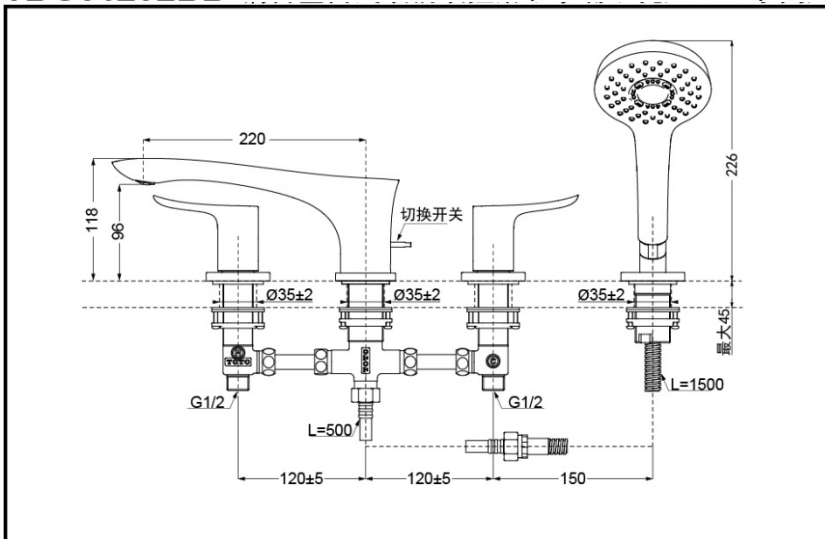

TBG01202BB Deck-Mount Tub Filler(W/ Hand Shower)

*TOTO(CHINA) CO.,LTD. All rights reserved.

Others

Series: GO