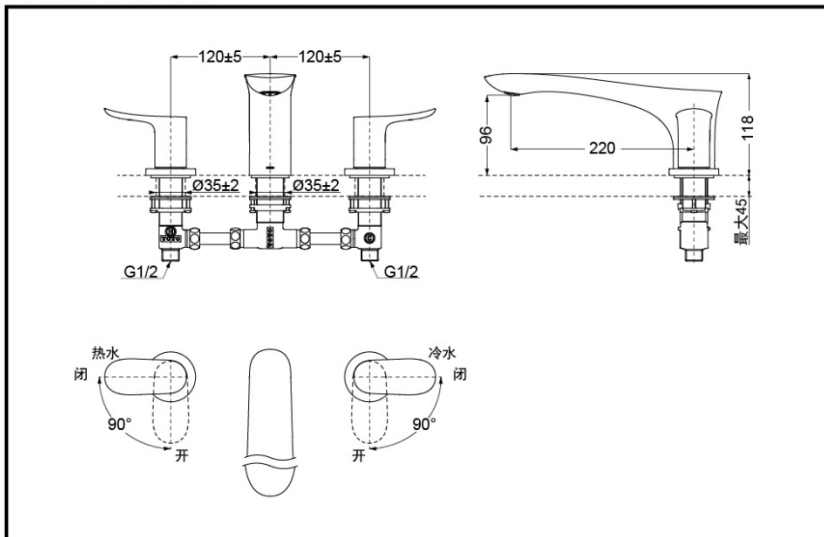

TOTO

Deck-Mount Tub Filler

TBG01201BA

TBG01201BA

FEATURES

- Elegant appearance.
- Beautiful curves reveal elegant taste.
- Easy installation and usage.

SPECIFICS

Water Inlet Requirement:
0.05MPa(Dynamic Pressure)~1.0MPa(Static Pressure)

TBG01201BA Deck-Mount Tub Filler

*TOTO(CHINA) CO.,LTD. All rights reserved.

Others

Series: GO

TOTO

Deck-Mount Tub Filler (W/ Hand Shower)

TBG01202BB

TBG01202BB

Comfort Wave

Reduce The Water Technology

FEATURES

- Elegant appearance.
- Beautiful curves reveal elegant taste.
- Easy installation and usage.

SPECIFICS

Water Inlet Requirement:
0.05MPa(Dynamic Pressure)~1.0MPa(Static Pressure)

Water Efficiency:
Grade3(Hand Shower)

TBG01202BB Deck-Mount Tub Filler(W/ Hand Shower)

*TOTO(CHINA) CO.,LTD. All rights reserved.

Others

Series: GO