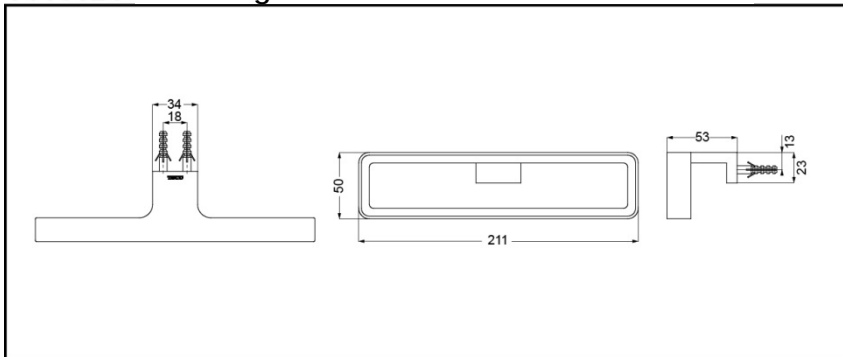

YTT902C

YTT902C

FEATURES

- Elegant appearance.
- Beautiful curves reveal elegant taste.
- Easy installation and usage.

SPECIFICS

Size: 211x50x53mm

YTT902C Towel Ring

*TOTO(CHINA) CO.,LTD. All rights reserved.