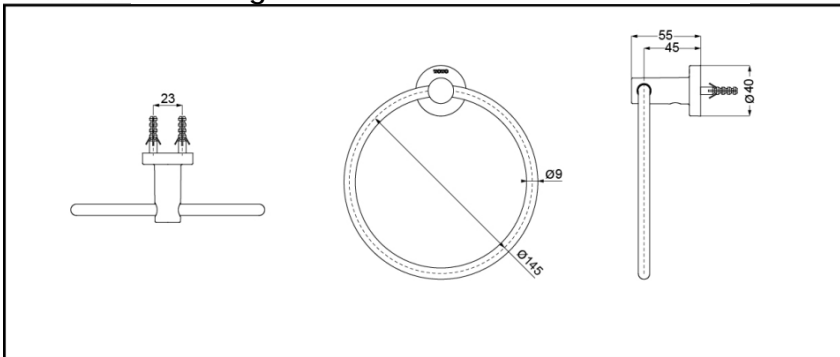

YTT406C

YTT406C

FEATURES

- Elegant appearance.
- Beautiful curves reveal elegant taste.
- Easy installation and usage.

SPECIFICS

Size: $\Phi=145\text{mm}$

YTT406C Towel Ring

*TOTO(CHINA) CO.,LTD. All rights reserved.