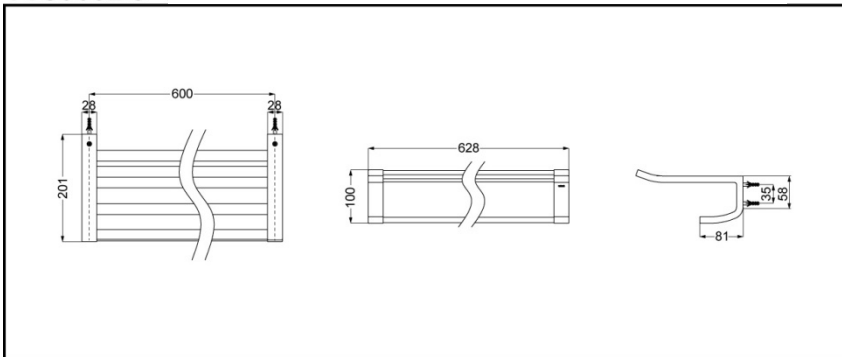

YTS903BC

YTS903BC

FEATURES

- Elegant appearance.
- Beautiful curves reveal elegant taste.
- Easy installation and usage.

SPECIFICS

Size: 628x201x100mm

YTS903BC Towel Shelf

*TOTO(CHINA) CO.,LTD. All rights reserved.