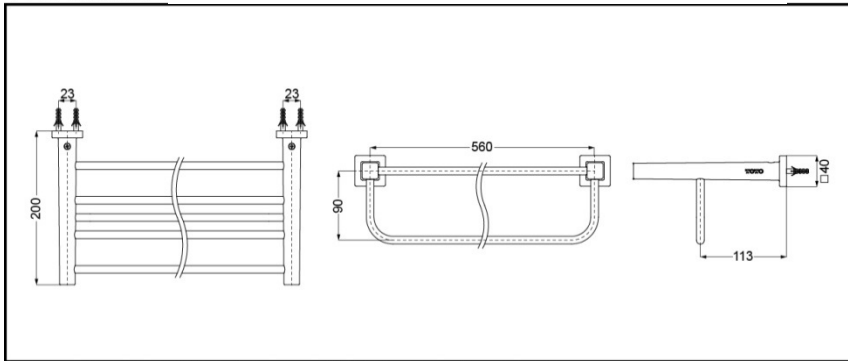

YTS408BC

YTS408BC

FEATURES

- Elegant appearance.
- Beautiful curves reveal elegant taste.
- Easy installation and usage.

SPECIFICS

Size: 560x200x90mm

YTS408BC Towel Shelf

*TOTO(CHINA) CO.,LTD. All rights reserved.