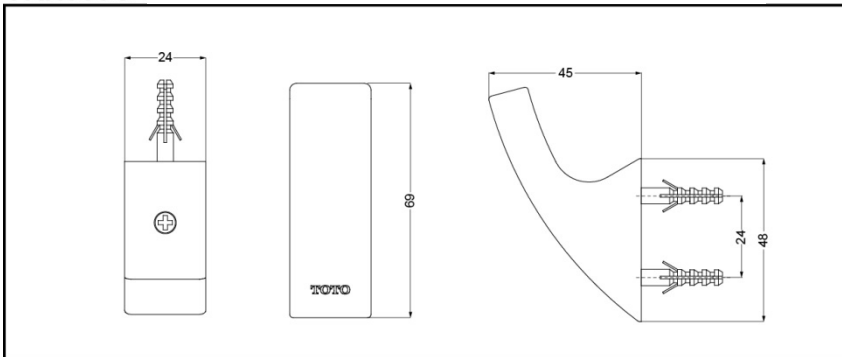

YRH903C

YRH903C

FEATURES

- Elegant appearance.
- Beautiful curves reveal elegant taste.
- Easy installation and usage.

SPECIFICS

Size: 24x45x69mm

YRH903C Robe hook

*TOTO(CHINA) CO.,LTD. All rights reserved.