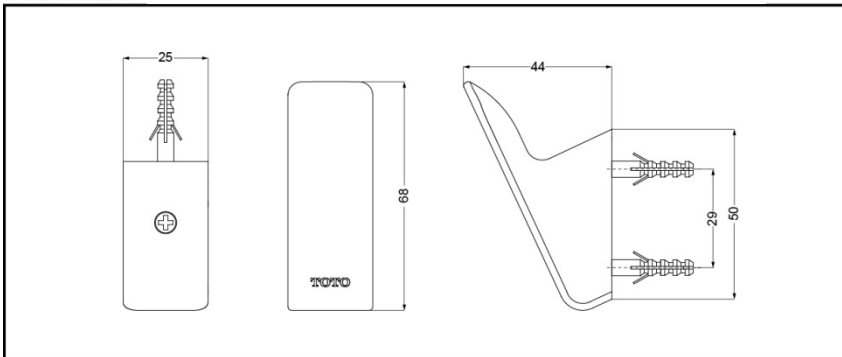

YRH902C

YRH902C

FEATURES

- Elegant appearance.
- Beautiful curves reveal elegant taste.
- Easy installation and usage.

SPECIFICS

Size: 44x50x68mm

YRH902C Robe hook

*TOTO(CHINA) CO.,LTD. All rights reserved.