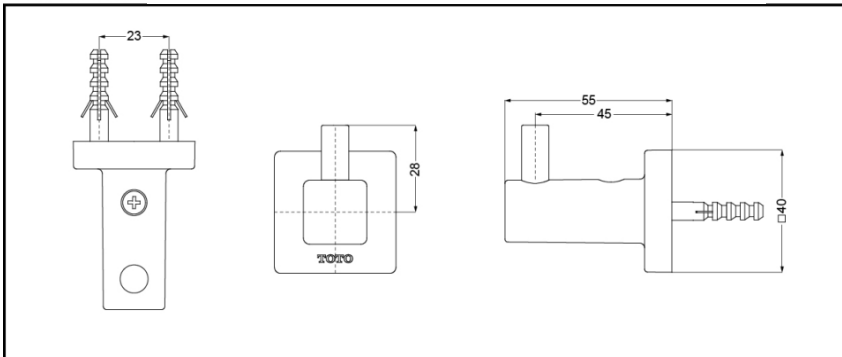

YRH408C

YRH408C

FEATURES

- Elegant appearance.
- Beautiful curves reveal elegant taste.
- Easy installation and usage.

SPECIFICS

Size: 55x40x48mm

YRH408C Robe hook

*TOTO(CHINA) CO.,LTD. All rights reserved.