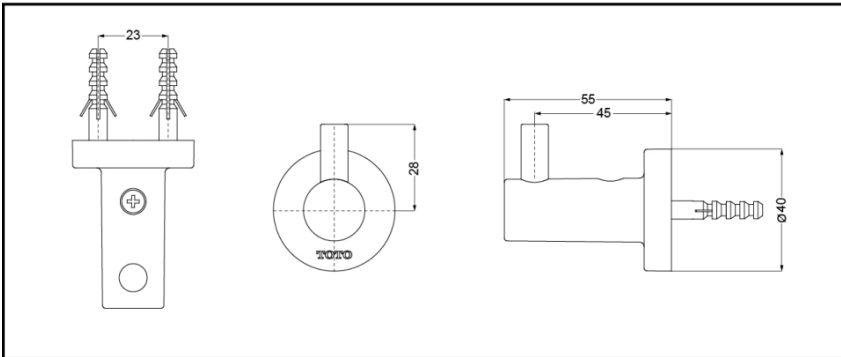

YRH406C

YRH406C

FEATURES

- Elegant appearance.
- Beautiful curves reveal elegant taste.
- Easy installation and usage.

SPECIFICS

Size: 55x40x48mm

YRH406C Robe hook

*TOTO(CHINA) CO.,LTD. All rights reserved.