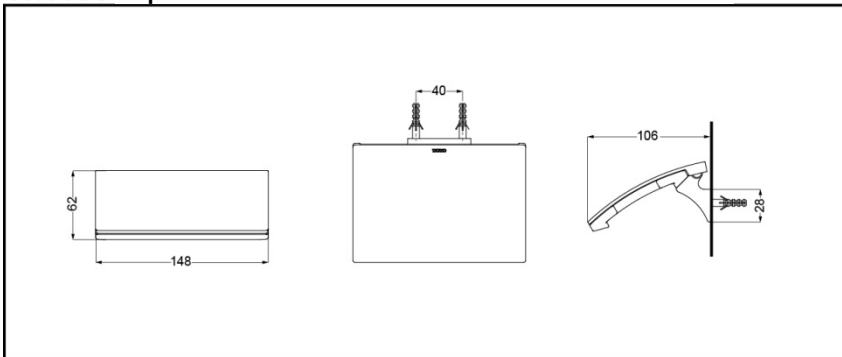

YH903C

YH903C

FEATURES

- Elegant appearance.
- Beautiful curves reveal elegant taste.
- Easy installation and usage.

SPECIFICS

Size: 148x62x106mm

YH903C Paper Holder

*TOTO(CHINA) CO.,LTD. All rights reserved.