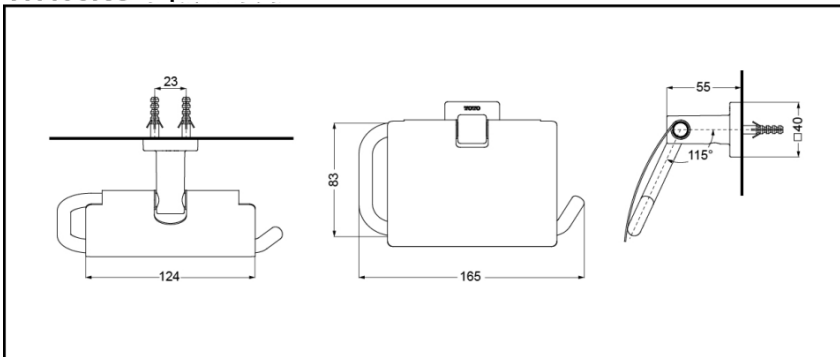

YH408RC

YH408RC

FEATURES

- Elegant appearance.
- Beautiful curves reveal elegant taste.
- Easy installation and usage.

SPECIFICS

Size: 165x83x55mm

YH408RC Paper Holder

*TOTO(CHINA) CO.,LTD. All rights reserved.