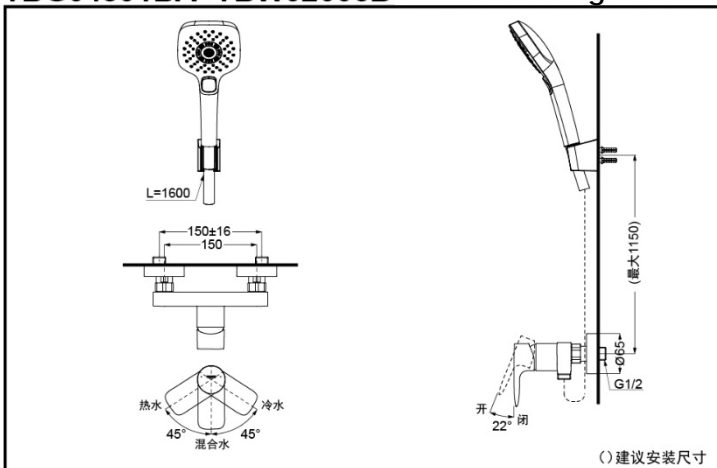

TBG04301BA+TBW02006B Wall-Mount Single-Lever Shower Mixer

*TOTO(China) CO.,LTD. All rights reserved.

Others

Series: GA

Recommend fittings: G series Hand Shower