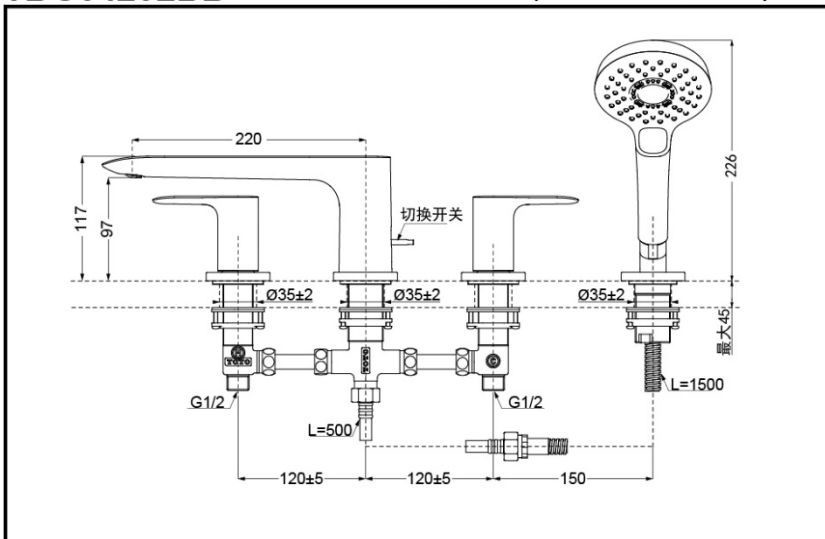

TOTO

Single-Handle Bathtub Mixer(W/Hand Shower)

TBG04202BB

TBG04202BB

 
Comfort Wave Reduce The Water Technology

FEATURES

- Elegant appearance.
- Beautiful curves reveal elegant taste.
- Easy installation and usage.

SPECIFICS

Water Inlet Requirement:
0.05MPa(Dynamic Pressure)~1.0MPa(Static Pressure)

Water Efficiency:
Grade3(Hand Shower)

TBG04202BB Deck-Mount Tub Filler(W/ Hand Shower)

*TOTO(CHINA) CO.,LTD. All rights reserved.