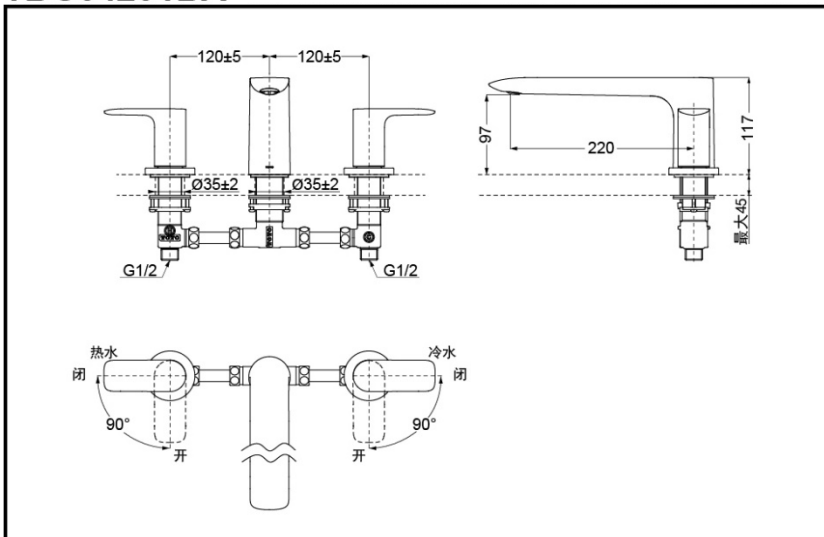

TOTO

Deck-Mount Tub Filler

TBG04201BA

TBG04201BA

FEATURES

- Elegant appearance.
- Beautiful curves reveal elegant taste.
- Easy installation and usage.

SPECIFICS

Water Inlet Requirement:
0.05MPa (Dynamic Pressure) ~ 1.0MPa (Static Pressure)

TBG04201BA Deck-Mount Tub Filler

*TOTO(CHINA) CO.,LTD. All rights reserved.

Others

Series: GA