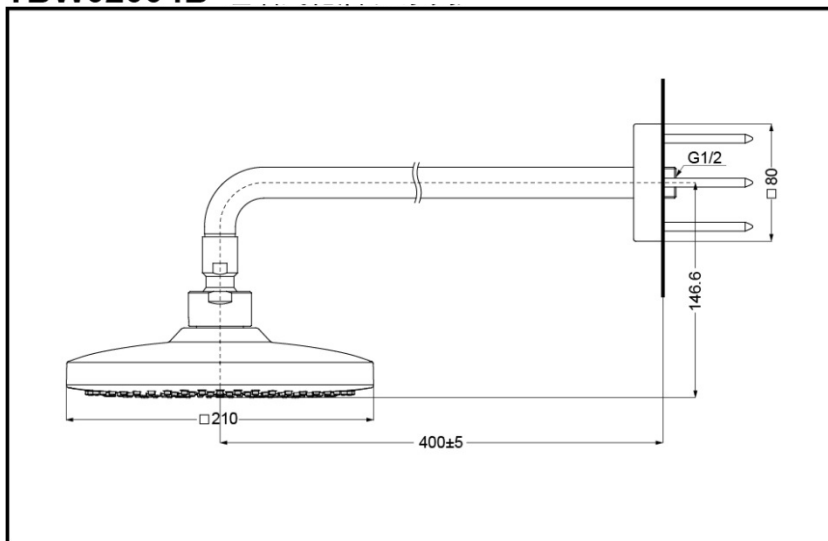

TBW02004B Wall-Mount Shower Head

*TOTO(CHINA) CO.,LTD. All rights reserved.

Others

Series : G

Recommend fittings :
G series Shower