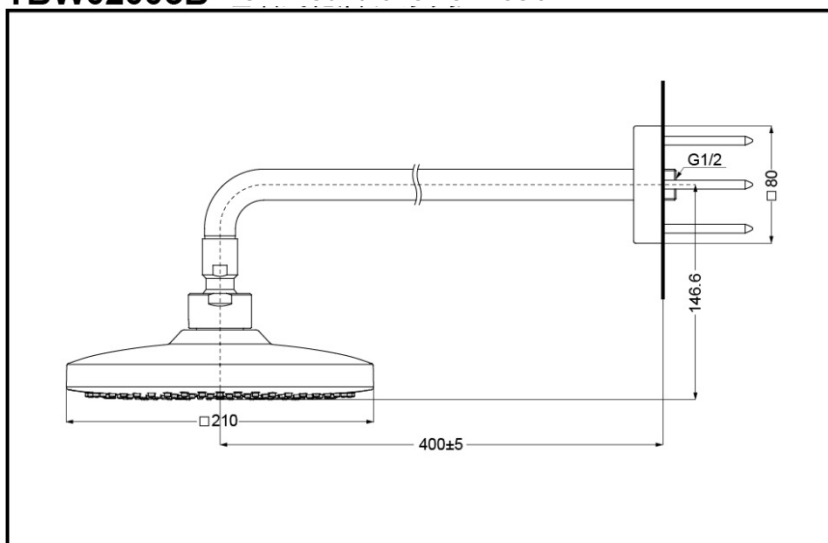

TBW02003B

TBW02003B

Comfort
Wave

FEATURES

- Elegant appearance.
- Beautiful curves reveal elegant taste.
- Easy installation and usage.

SPECIFICS

Size: 210X210mm

Water Inlet Requirement :
0.05MPa (Dynamic
Pressure) ~ 0.75MPa (Static
Pressure)

Water Efficiency : Grade 3

TBW02003B Wall-Mount Shower Head

*TOTO(CHINA) CO.,LTD. All rights reserved.

Others

Series : G

Recommend fittings :
G series Shower