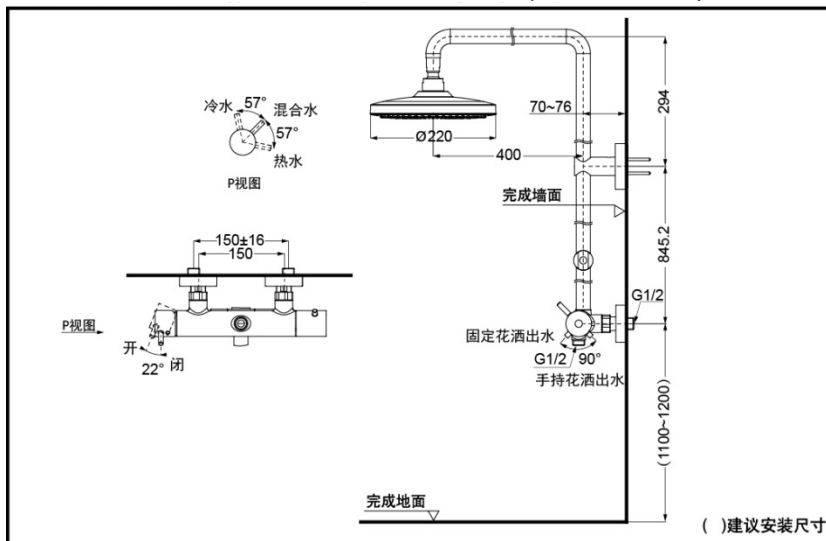

TBW01303B
(2 Modes)

TBW01303B

FEATURES

- Elegant appearance.
- Beautiful curves reveal elegant taste.
- Easy installation and usage.

SPECIFICS

Water Inlet Requirement :
0.05MPa(Dynamic Pressure)~1MPa(Static Pressure)
Water Efficiency : Grade2

TBW01303B Wall-Mount Shower Bar(Thermostatic)

*TOTO(CHINA) CO.,LTD. All rights reserved.

Others

Series : G
Recommend fittings :
G series Hand Shower