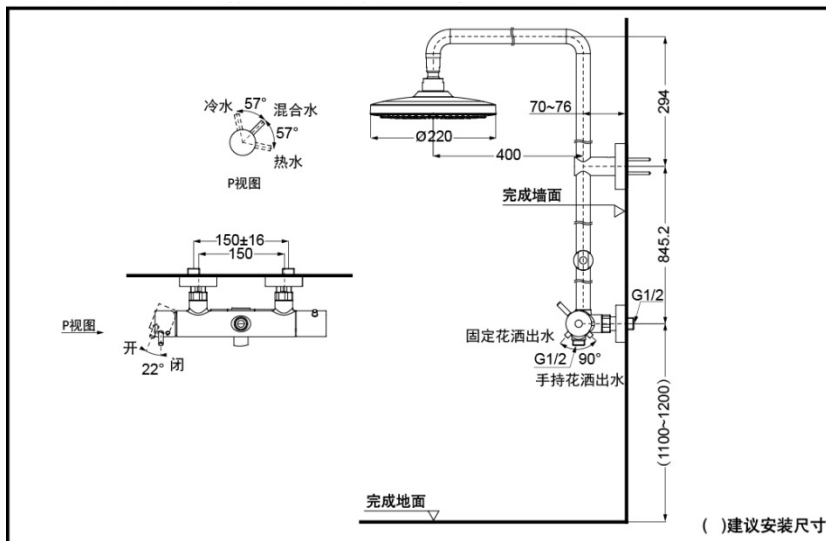

TBW01302B Wall-Mount Shower Bar

*TOTO(CHINA) CO.,LTD. All rights reserved.

Others

Series : G

Recommend fittings :
G series Hand Shower