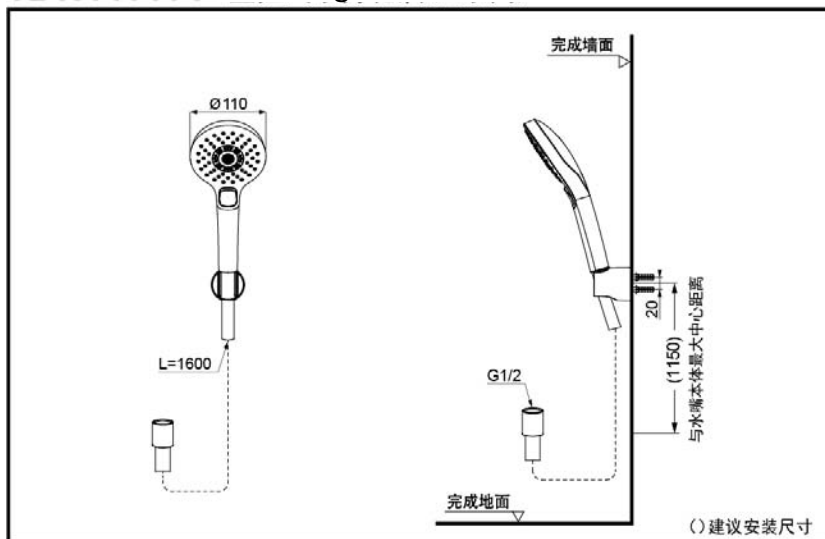

# TOTO | Wall-Hung Hand Shower

TBW01010C  
(3 Modes)

Warm  
Spa

Comfort  
Wave

Active  
Wave

## TBW01010C Wall-Hung Hand Shower

\*TOTO(CHINA) CO.,LTD. All rights reserved.

TOTO(CHINA) CO.,LTD. [www.toto.com.cn](http://www.toto.com.cn)

TBW01010C

### SPECIFICS

Size:  $\phi 110$

Water Inlet Requirement:  
0.05MPa(Dynamic  
Pressure)~0.75MPa(Static  
Pressure)

Water Efficiency: Grade3