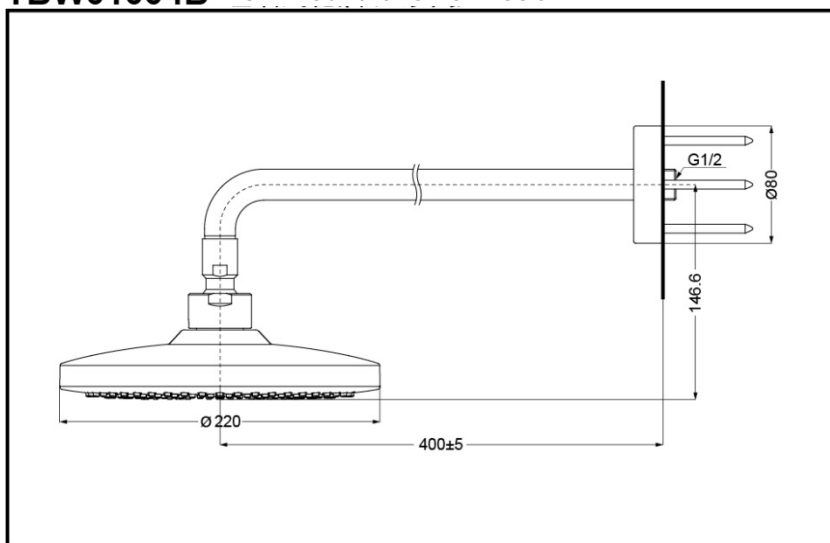

TOTO

Wall-Mount Shower Head

TBW01004B
(2 Mode)

TBW01004B

FEATURES

- Elegant appearance.
- Beautiful curves reveal elegant taste.
- Easy installation and usage.

SPECIFICS

Size: $\phi 220$

Water Inlet Requirement :
0.05MPa(Dynamic
Pressure)~0.75MPa(Static
Pressure)

Water Efficiency : Grade3

TBW01004B Wall-Mount Shower Head

*TOTO(CHINA) CO.,LTD. All rights reserved.

Others

Series : G

Recommend fittings :
G series Shower